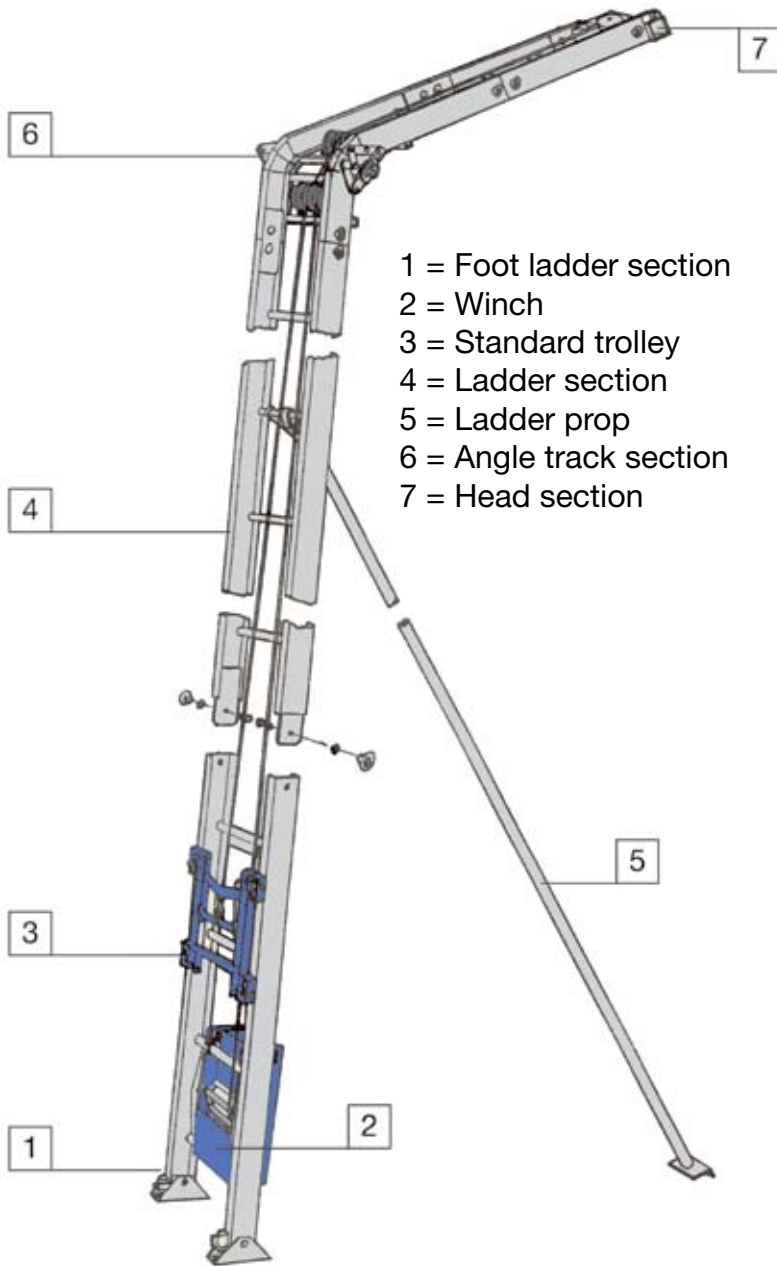

- ★ Quick installation ★
- ★ Use for multiple applications ★
- ★ German engineered ★

General purpose platform

Further load carrying devices available upon request!

TECHNICAL DATA

Load capacity	550 lbs
Lifting speed	70 ft/min
Lifting height	100 ft
Power supply	1.6 hp/120V/60 Hz