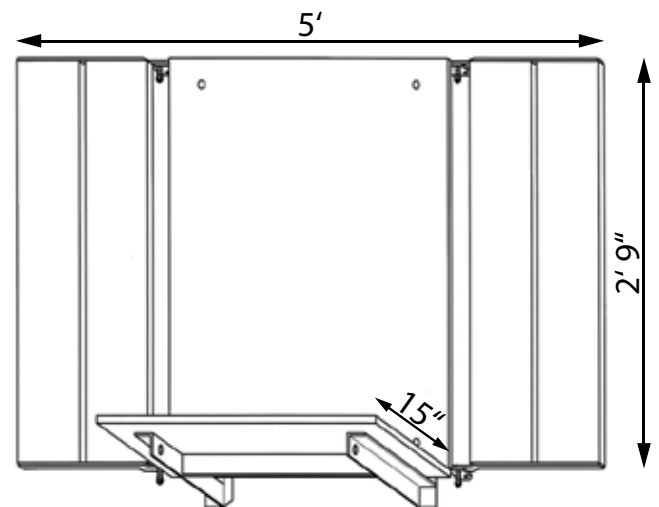

- ★ Quick installation ★
- ★ Use for multiple applications ★
- ★ German engineered ★

General purpose platform

Further load carrying devices available upon request!

TECHNICAL DATA

Load capacity	550 lbs
Lifting speed	70 ft/min
Lifting height	100 ft
Power supply	1.6 hp/120V/60 Hz