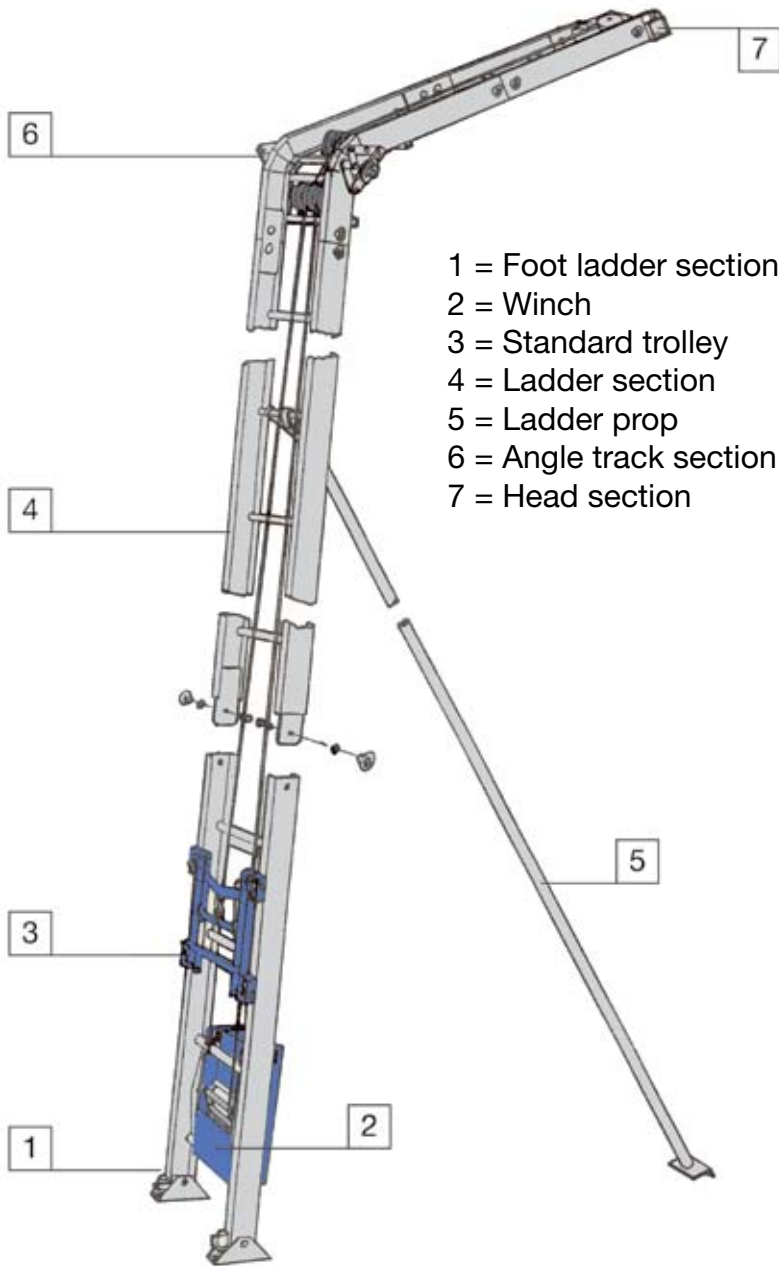

- ★ Quick installation ★
- ★ Specialized for needs in solar / photovoltaic installations ★
- ★ German engineered ★

Solar platform

TECHNICAL DATA

| | |
|----------------|--------------------|
| Load capacity | 550 lbs |
| Lifting speed | 70 ft/min |
| Lifting height | 100 ft |
| Power supply | 1.6 hp/120 V/60 Hz |