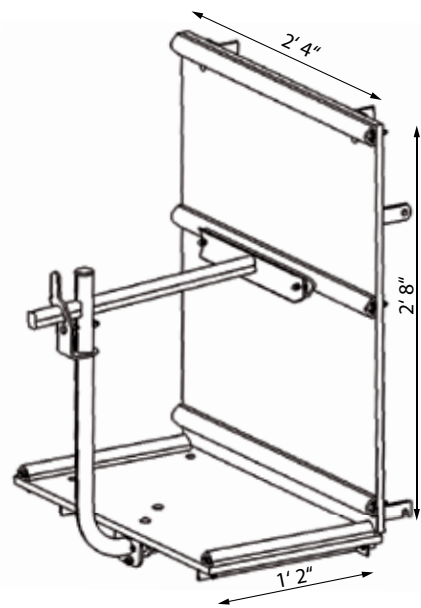

- ★ Quick installation ★
- ★ Specialized for needs in solar / photovoltaic installations ★
- ★ German engineered ★

Solar platform

TECHNICAL DATA

| | |
|----------------|--------------------|
| Load capacity | 550 lbs |
| Lifting speed | 70 ft/min |
| Lifting height | 100 ft |
| Power supply | 1.6 hp/120 V/60 Hz |