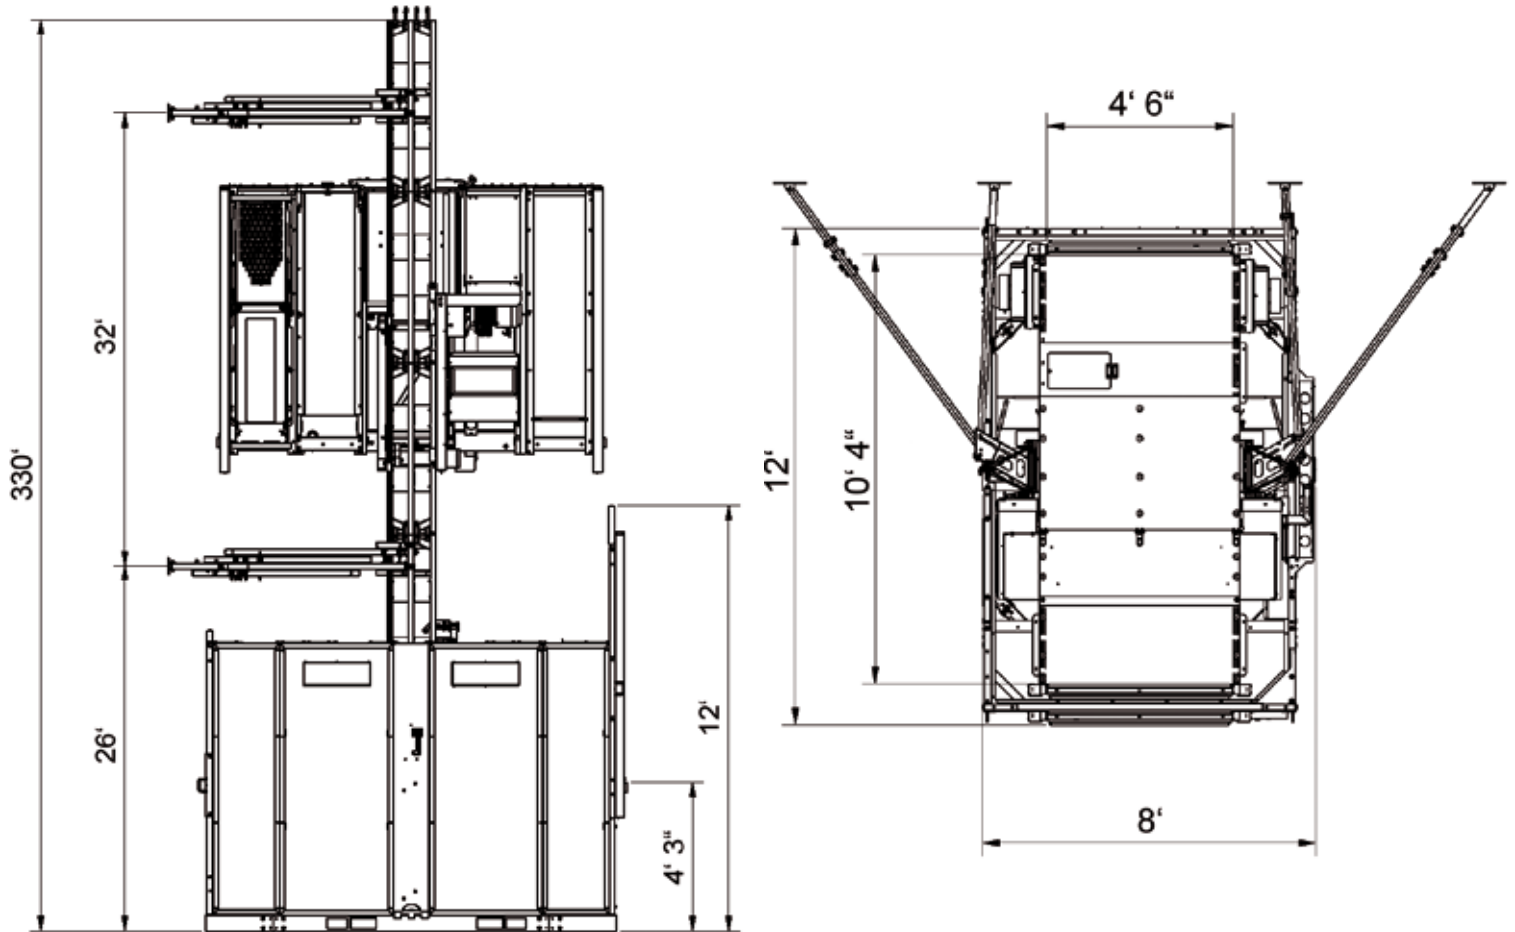

GEDA® MULTILIFT 4400 Personnel and Material Hoist

- ★ Quick installation ★ UNI-MAST ★
- ★ Cost-effective transport and operation ★
- ★ German engineered ★

TECHNICAL DATA

Load capacity	4400 lbs 20 persons
Lifting speed	105 ft/min
Lifting height	330 ft
Power supply	480 V/30 A